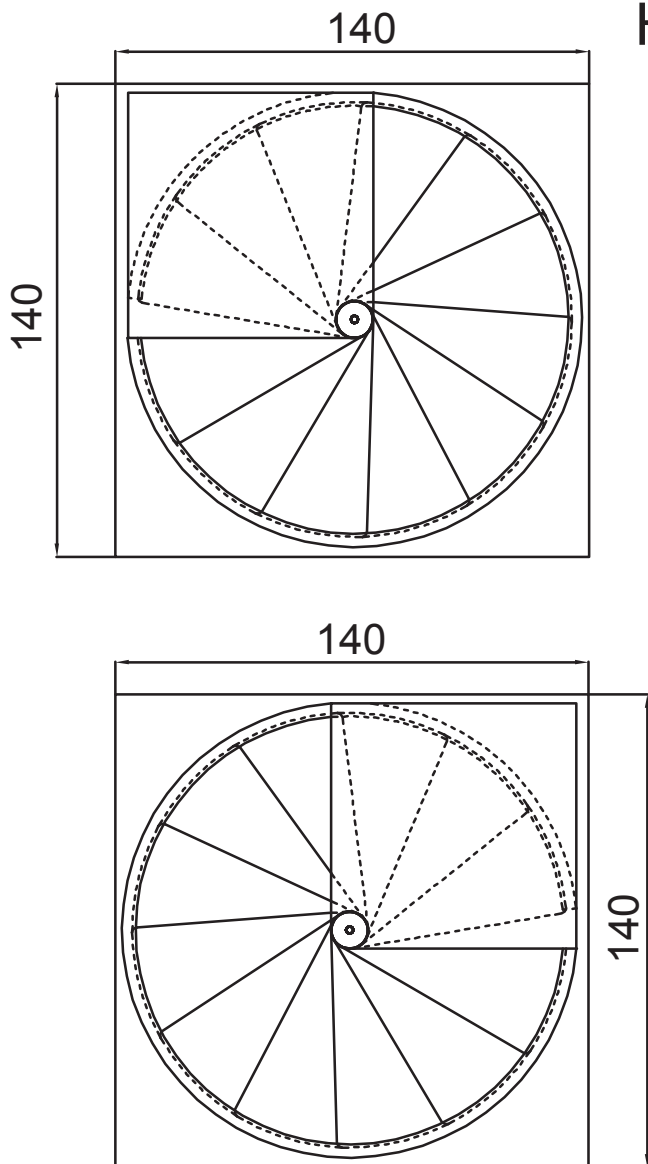

Swing "Holz"

Hmin 269.5cm
Hmax 299cm