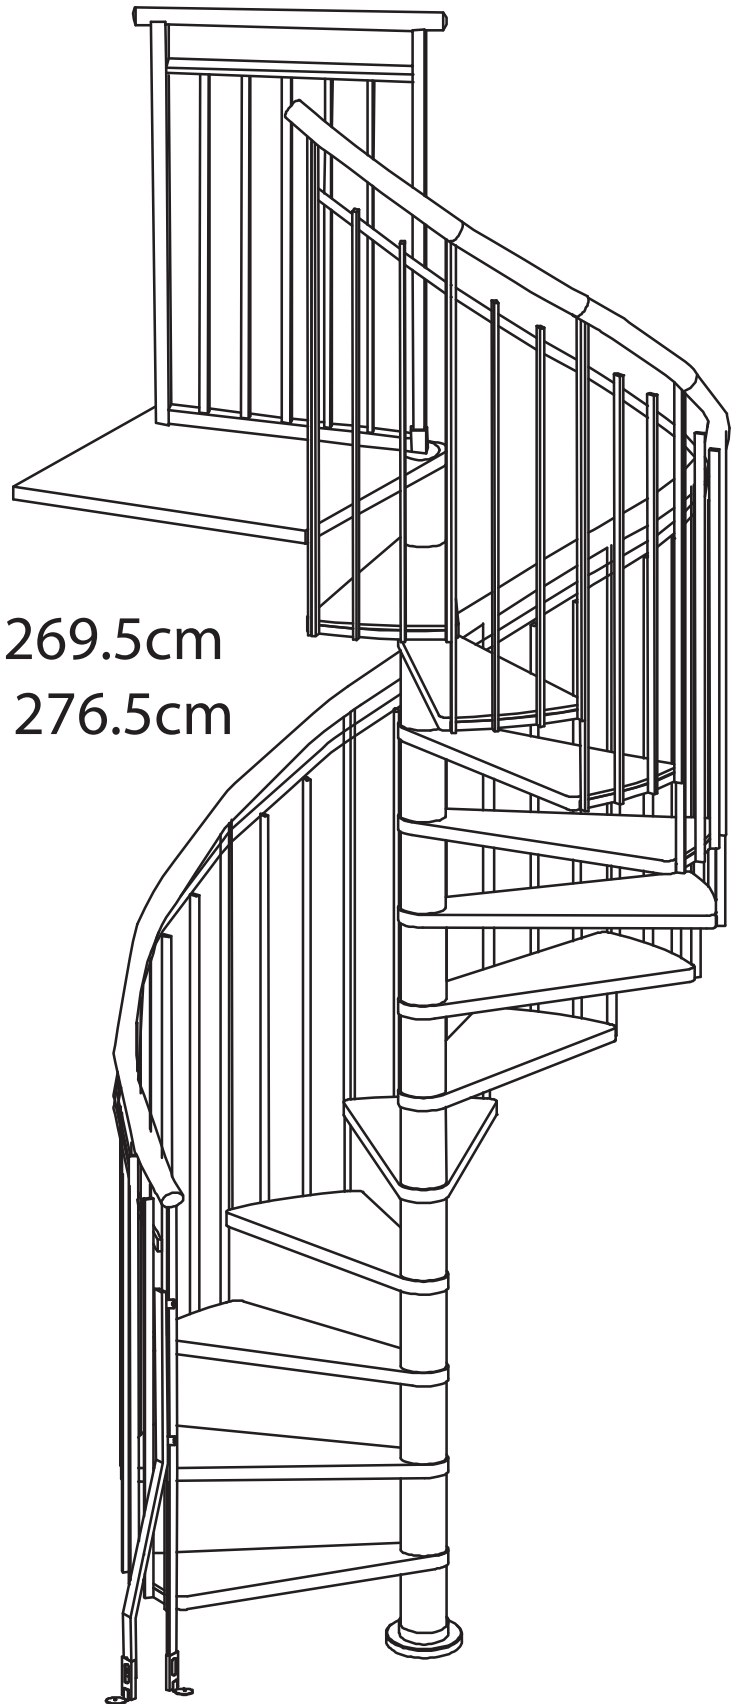

Toronto "Holz"

Hmin 269.5cm
Hmax 276.5cm