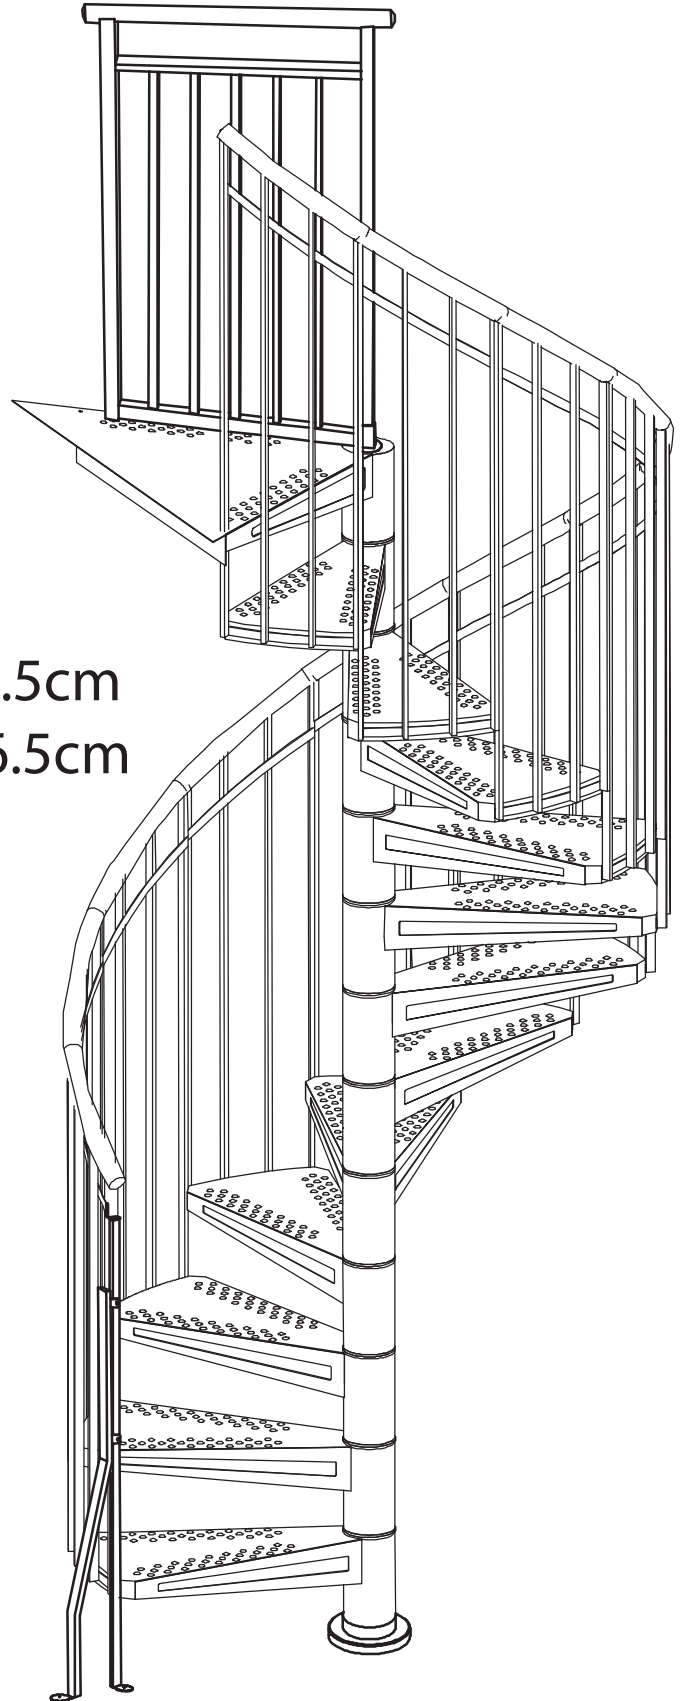

Toronto "Metal"

Hmin 269.5cm
Hmax 276.5cm